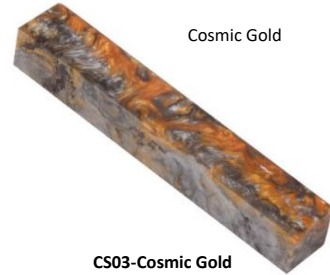

Red

SC09— Red

Yellow

SC12— Yellow

SHAW PENS

Solid Colors Available

Amethyst Ice

MC01—Amethyst Ice

Pearl Turquoise

MC10—Turquoise Pearl

Red with black swirl

MC11—Red & Black Swirl

Royal Blue and yellow swirl

MC12—Blue & Yellow Swirl

Red/White/Blue

MC13—Red White & Blue

Sky Blue Ice

MC14—Sky Blue Ice

Tan Ice

MC15—Tan Ice

Wedding White Pearl

MC15—Wedding White Pearl

SHAW PENS

Multi Color Available

Cosmic Blue and White

CS01—Cosmic Blue-white

Cosmic Copper

CS02-Cosmic Copper

Cosmic Gold

CS03-Cosmic Gold

Cosmic Orange Nebula

CS04—Cosmic Orange Nebula